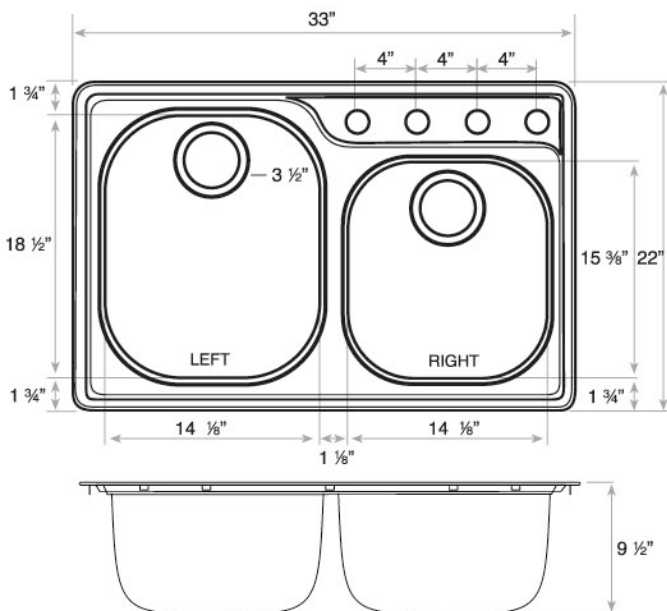

- **18-8 Stainless Steel**
- **Sound Deadening Pads**
- **Integrated Installation Rails**
 With pre-attached clips
- **Limited Lifetime Buyer Warranty**

Fits 36" Cabinet

Model #	Faucet Holes	Finish Deck/Bowl	Bowl Size ↕ X ↔	Sink Depth	Overall Dimension	Gauge	Cutout Dimension
OSK953BX	3	Silk	L: 18 1/2" x 14 1/8"	L: 9 1/2"	22" x 33"	20	21 1/4" x 32 1/4" 1" Radius
OSK954BX	4		R: 15 3/8" x 14 1/8"	R: 9 1/2"			
OSK953-18BX	3	Silk			18	18	
OSK954-18BX	4						
OMSK953-18BX	3	Mirror/Silk			18	18	
OMSK954-18BX	4						